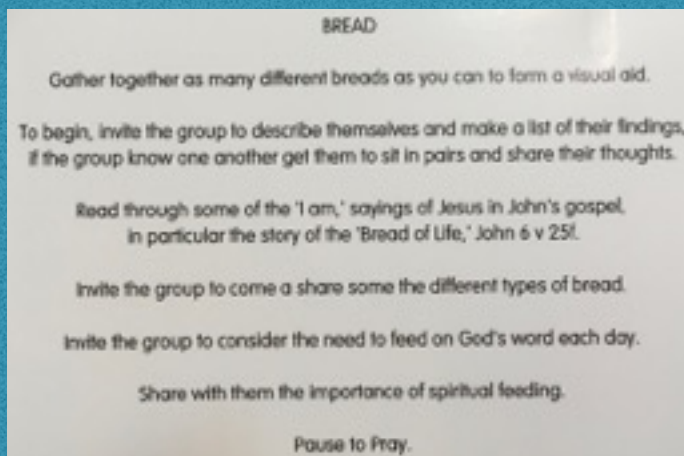

Look Out! Resources

The HEARTSMART resource includes:

- over 120 lesson ideas cross referenced with PHSE/SMSC
- 12 films
- 12 assembly plans with slides
- worksheets and slides for the classroom
- audio meditations
- C of E editions with SIAMS grid

South East Regional Lead: contact
pete@heartsmartprimary.com

Happenings is a pack of thirty cards of images providing a series of guided reflections which can be used in schools. These reflections can be used within Collective Worship, for reflective areas, at prayer times or for a Thought for the Day etc.

Cost: £17.50 for a pack of 30 cards
www.happeningscards.co.uk
peter@happeningscards