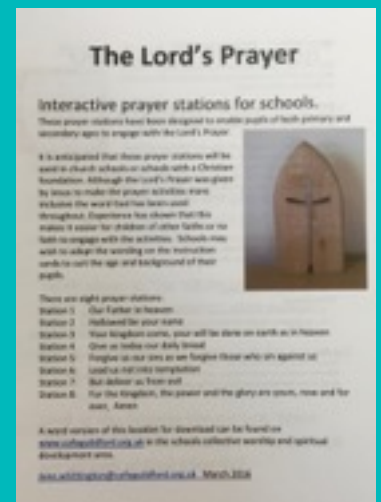

The Lord's Prayer booklet produced by Diocese of Guildford contains a series of interactive prayer stations for schools, for use in both a primary and secondary setting to help those of all ages engage with the Lord's Prayer.

Look out at www.cofeguildford.org.uk in the Schools collective worship and spiritual development area.

The Lord's Prayer CD produced by the Diocese of St Edmundsbury and Ipswich includes 13 songs, with 10 sung versions of the Lord's Prayer and 18 spoken recordings in different languages, 30 resourced assemblies/acts of collective worship, resources to run an RE theme day on the Lord's Prayer, sign language guidance, interactive stations and a reflective story.

Look out at cofesuffolk.org.uk